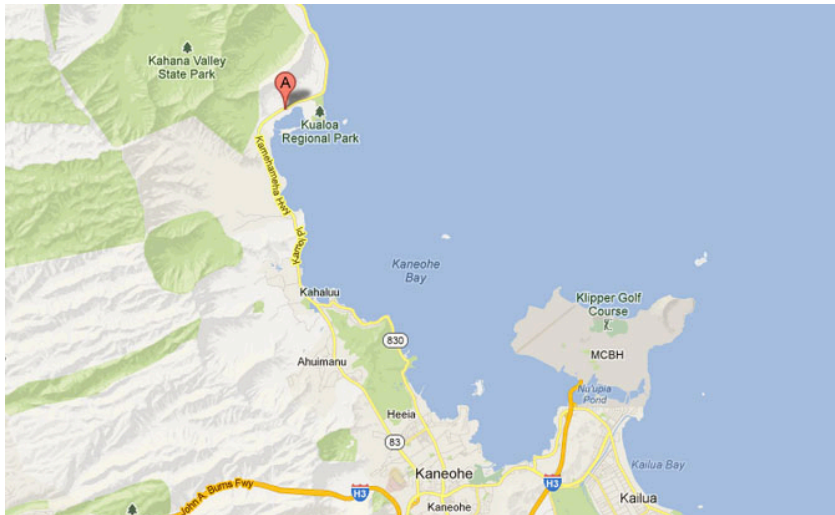

Community Seed & Plant Exchange - Directions

Sunday, May 5, 1 p.m. – 7 p.m.
Hale Moli'i at Kualoa Ranch

DRIVING DIRECTIONS FROM HONOLULU

- Follow signs to Interstate H1 West.
- Take the Likelike HWY exit (# 20A) off of the H1.
- Follow Signs for Kahekili Hwy. (HI - 83), stay on this road for 9.7 miles. You will see signs for "Kualoa Visitor Center" along your left hand side.
- The entrance to Hale Moli'i will be on your right just past the "Tropical Farms - Macadamia Farm" outlet
- There is an address marker with white trim and lettering with a red background: The street address is 49-345 Kamehameha Hwy.
- Turn right here onto the private drive & follow down until you reach a separation in the road with a sign directing you to veer right for "Secret Island and Hale Moli'i".
- Follow the arrows through the garden area until you see a stone bridge leading to the site and pavilion.
- Park in the grassy area before the bridge, or go over the bridge and park in the gravel area behind the pavilion.

DRIVING DIRECTIONS FROM NORTH SHORE

- Head East on Kamehameha Hwy
- Pass Kualoa Ranch on Right
- Pass Kualoa Park on Left
- Destination will be on the left (look for sign "49-345")
- There is an address marker with white trim and lettering with a red background: The street address is 49-345 Kamehameha Hwy.
- Turn left here onto the private drive & follow down until you reach a separation in the road with a sign directing you to veer right for "Secret Island and Hale Moli'i".
- Follow the arrows through the garden area until you see a stone bridge leading to the site and pavilion.
- Park in the grassy area before the bridge, or go over the bridge and park in the gravel area behind the pavilion.